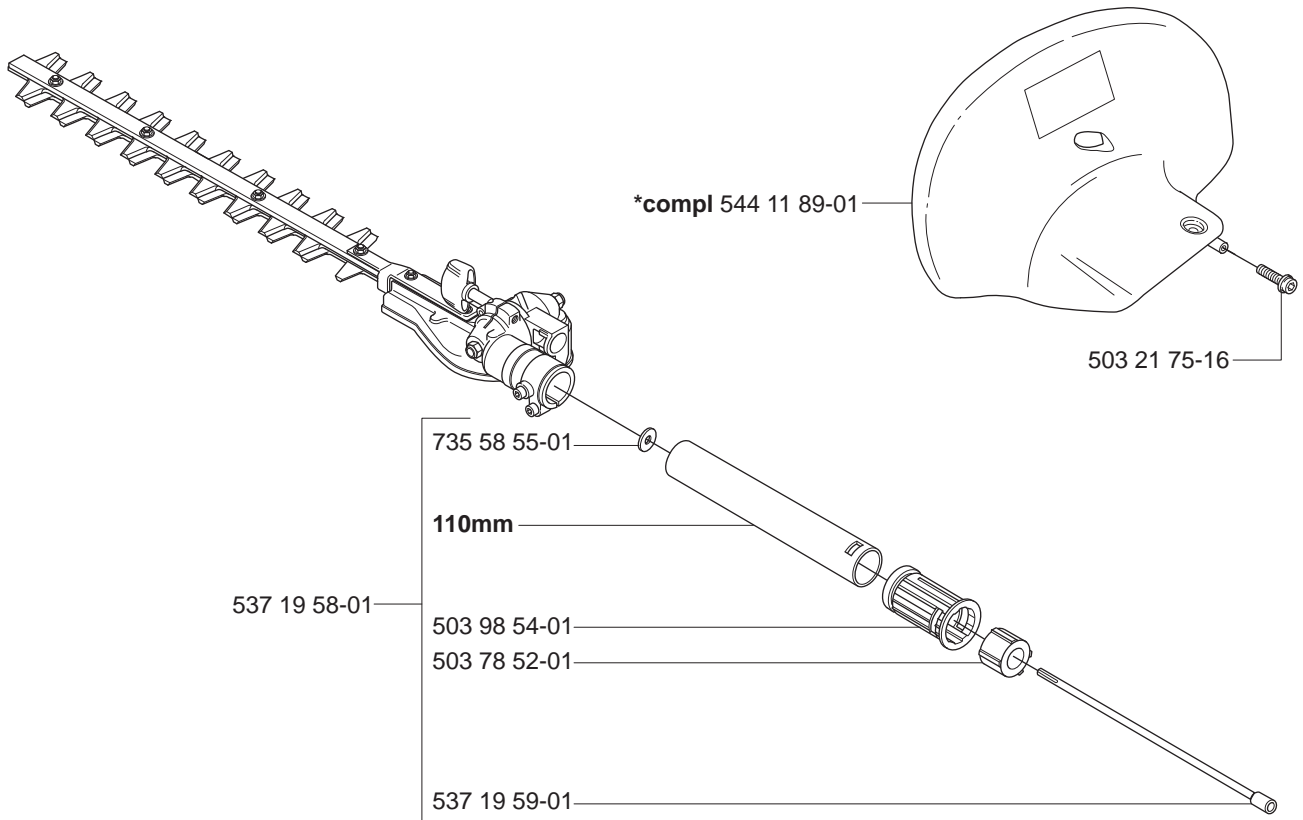

S Hedgetrimmer Attachment HA110
compl 537 19 66-05

*544 04 41-01