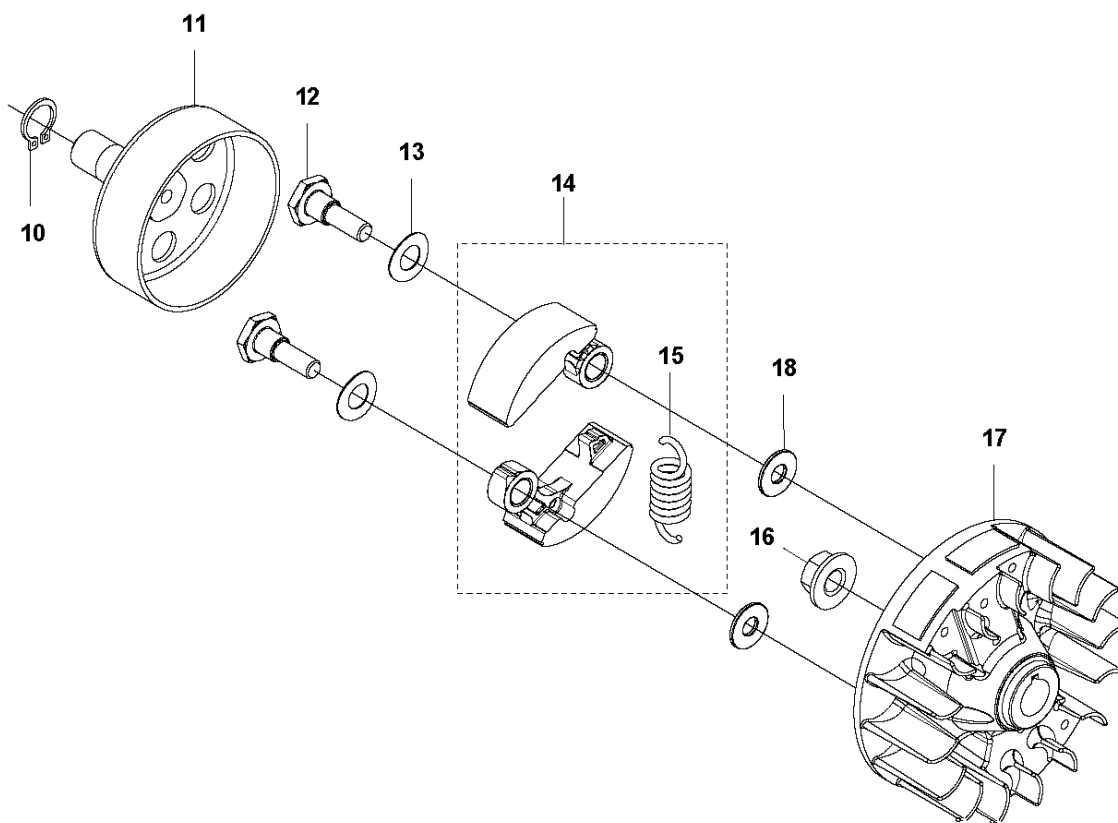

D 525PT5S
COVER

COVER

525 PT5S

Ref	Part No	Description	Remark	QTY	KIT
1	503 21 35-12	SCREW CCRPANT		2	
2	576 40 45-01	ARM PROTECTION		1	
3	577 81 54-01	BOLT		1	
4	592 81 09-01	CYLINDER COVER		1	
5	576 40 47-01	MUFFLER GUARD		1	
6	577 81 54-01	BOLT		1	
7	577 81 54-01	BOLT		1	
8	576 99 24-02	KNOB		1	9
9	581 04 73-01	FILTER COVER ASSY		1	
10	544 25 68-01	SCREW		3	
11	577 84 82-01	COVER	524L, 525L, LS, LST, RJD	1	
11	577 85 11-01	COVER	RS	1	
12	577 84 81-01	COVER	524L, 525L, LS, LST, RJD	1	
12	577 85 10-01	COVER	RS	1	
13	579 44 58-06	DECAL	525L	1	

J 525PT5S
IGNITION SYSTEM & CLUTCH

IGNITION SYSTEM & CLUTCH

525 PT5S

Ref	Part No	Description	Remark	QTY	KIT
1	588 14 15-01	IGNITION COIL		1	
2	584 82 66-01	IGNITION CABLE		1	1
3	579 59 07-01	TUBE		1	1
4	586 10 72-01	SPARK PLUG CAP		1	1
5	580 63 48-01	SPRING		1	1
6	584 96 81-01	SPARK PLUG	BPMR-8Y : NGK	1	
7	521 51 58-01	BOLT		2	
8	521 76 97-01	SPACER		2	
9	577 85 17-01	SHORT CIRCUIT CABLE		1	
10	516 12 41-01	RING		1	
11	581 14 20-01	CLUTCH DRUM		1	
12	513 18 96-01	SCREW		2	
13	521 75 82-01	WASHER		2	
14	577 05 28-01	CLUTCH ASSY		1	
15	576 40 07-01	CLUTCH SPRING		1	14
16	504 11 80-01	NUT		1	
17	578 96 78-01	FLYWHEEL		1	
18	505 05 44-01	WASHER		2	