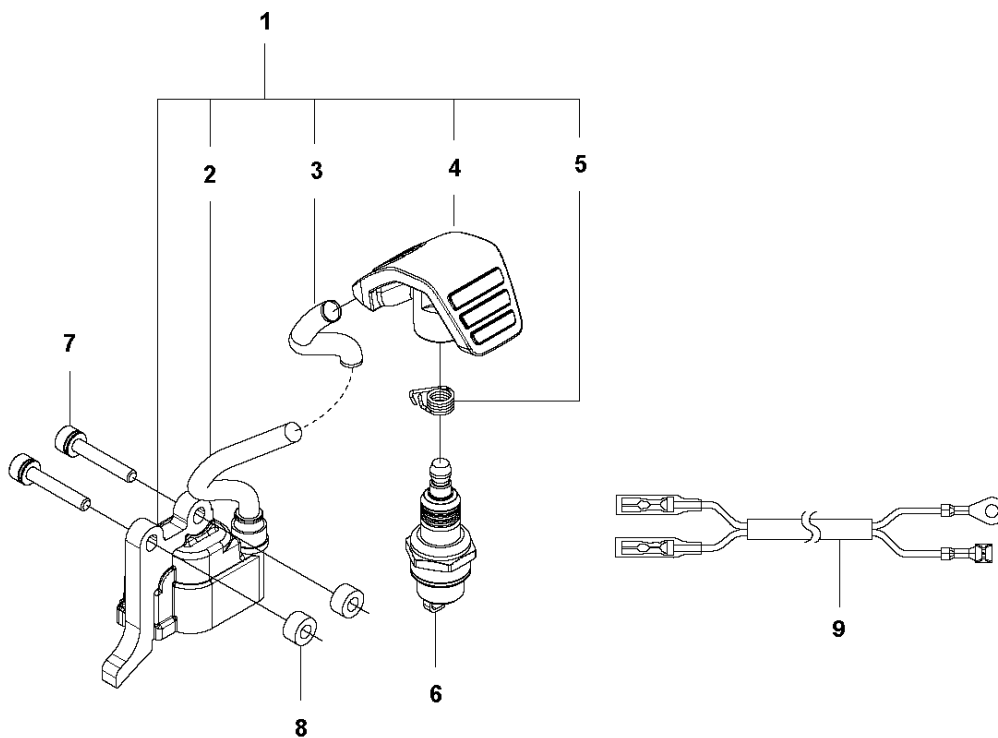

D 525PT5S
COVER

COVER

525 PT5S

Ref	Part No	Description	Remark	QTY	KIT
1	503 21 35-12	SCREW CCRPANT		2	
2	576 40 45-01	ARM PROTECTION		1	
3	577 81 54-01	BOLT		1	
4	592 81 09-01	CYLINDER COVER		1	
5	576 40 47-01	MUFFLER GUARD		1	
6	577 81 54-01	BOLT		1	
7	577 81 54-01	BOLT		1	
8	576 99 24-02	KNOB		1	9
9	581 04 73-01	FILTER COVER ASSY		1	
10	544 25 68-01	SCREW		3	
11	577 84 82-01	COVER	524L, 525L, LS, LST, RJD	1	
11	577 85 11-01	COVER	RS	1	
12	577 84 81-01	COVER	524L, 525L, LS, LST, RJD	1	
12	577 85 10-01	COVER	RS	1	
13	579 44 58-06	DECAL	525L	1	

J 525PT5S
IGNITION SYSTEM & CLUTCH

IGNITION SYSTEM & CLUTCH

525 PT5S

Ref	Part No	Description	Remark	QTY	KIT
1	588 14 15-01	IGNITION COIL		1	
2	584 82 66-01	IGNITION CABLE		1	1
3	579 59 07-01	TUBE		1	1
4	586 10 72-01	SPARK PLUG CAP		1	1
5	580 63 48-01	SPRING		1	1
6	584 96 81-01	SPARK PLUG	BPMR-8Y : NGK	1	
7	521 51 58-01	BOLT		2	
8	521 76 97-01	SPACER		2	
9	577 85 17-01	SHORT CIRCUIT CABLE		1	
10	516 12 41-01	RING		1	
11	581 14 20-01	CLUTCH DRUM		1	
12	513 18 96-01	SCREW		2	
13	521 75 82-01	WASHER		2	
14	577 05 28-01	CLUTCH ASSY		1	
15	576 40 07-01	CLUTCH SPRING		1	14
16	504 11 80-01	NUT		1	
17	578 96 78-01	FLYWHEEL		1	
18	505 05 44-01	WASHER		2	