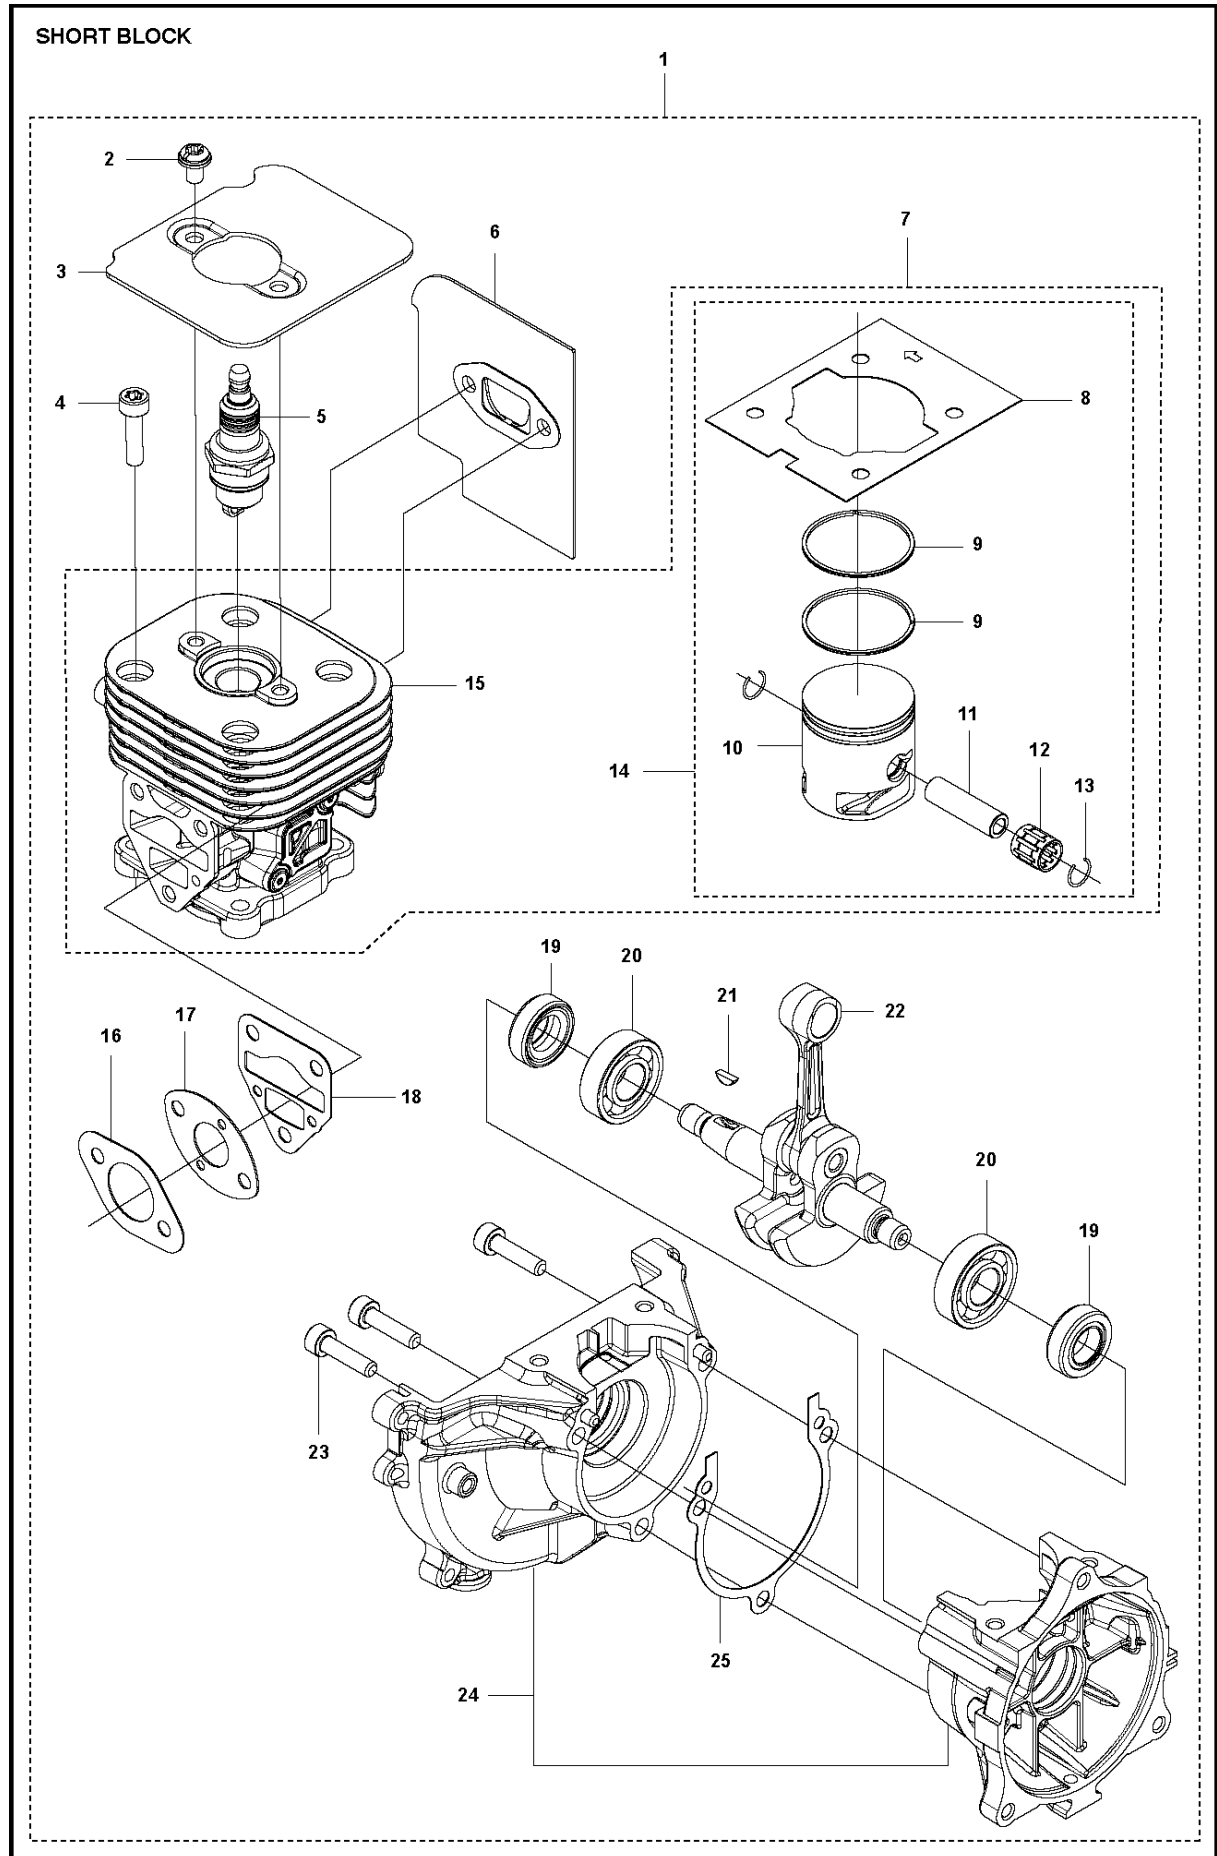

SHORT BLOCK

525 PT5S

Ref	Part No	Description	Remark	QTY	KIT
1	592 77 64-01	SHORT BLOCK		1	
2	544 25 68-01	SCREW		2	
3	578 78 53-01	PLATE		1	
4	504 11 43-01	SCREW		4	
5	576 59 81-01	SPARK PLUG		1	
6	578 40 81-01	GASKET		1	
7	588 09 82-02	SERVICE KIT		1	
8	576 39 87-02	GASKET		1	7,14
9	506 61 81-01	RING		2	7,14
10	577 91 74-01	PISTON		1	7,14
11	505 04 07-01	PIN		1	7,14
12	576 40 27-01	BEARING		1	7,14
13	505 04 52-01	RING		2	7,14
14	588 09 81-02	SERVICE KIT		1	7
15	577 97 90-01	CYLINDER		1	7
16	577 88 24-02	GASKET		1	
17	576 39 91-02	GASKET		1	
18	576 39 89-01	GASKET		1	
19	504 12 15-01	SEALING		2	
20	506 61 03-01	BEARING		2	
21	506 68 94-01	KEY		1	
22	586 65 66-01	CRANKSHAFT		1	
23	504 11 43-01	SCREW		3	
24	581 30 86-02	CRANKCASE		1	
25	576 39 95-02	GASKET		1