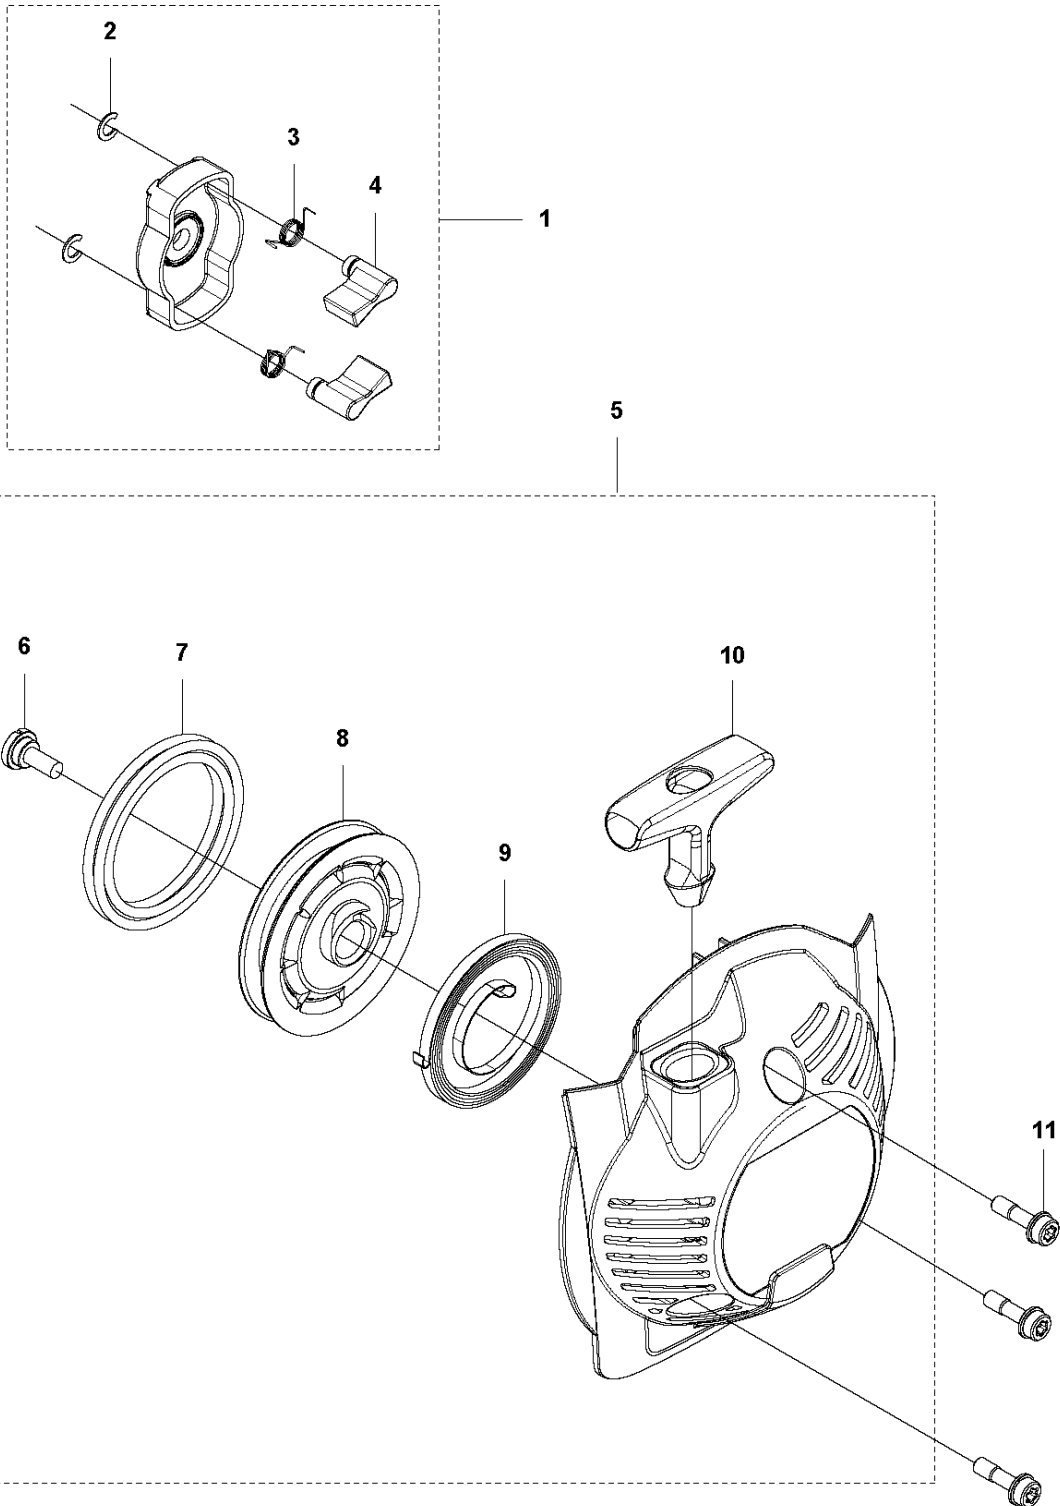

C 525PT5S
THROTTLE CONTROLS

THROTTLE CONTROLS

525 PT5S

Ref	Part No	Description	Remark	QTY	KIT
1	578 27 95-01	THROTTLE CONTROL	L, LS, LST, RJX	1	
1	578 27 95-02	THROTTLE CONTROL	LK, RJD, (LST Australia)	1	
2	537 41 90-01	SWITCH		1	1
3	575 96 05-01	SCREW IHSC		5	1
4	544 23 84-01	HANDLE HALF	L, LS, LST, RJX	1	1
4	544 10 02-02	HANDLE HALF	LK, RJD, (LST Australia)	1	1
5	503 87 80-01	THROTTLE LOCKOUT		1	1
6	503 91 81-01	THROTTLE LEVER		1	1
7	503 96 14-01	ABSORBER		1	1
8	544 23 85-01	HANDLE HALF	L, LS, LST, RJX	1	1
8	544 10 03-02	HANDLE HALF	LK, RJD, (LST Australia)	1	1
9	544 10 08-01	RECOIL SPRING		1	1
10	503 87 79-03	THROTTLE TRIGGER		1	1
11	544 10 17-03	DAMPER	L, LS, LST, RJX	2	1
11	544 10 17-02	DAMPER	LK, RJD, (LST Australia)	2	1
12	731 23 14-01	HEXAGON NUT		1	1
13	544 11 21-01	RETAINER		1	1
14	506 68 90-01	BOLT		1	1
15	578 27 96-01	WIRING		1	1
16	502 53 16-01	SHORT CIRCUIT CABLE		1	1, 15
17	578 86 78-01	THROTTLE CABLE		1	1, 15
19	523 06 26-01	TRIGGER	GUARD	1	
20	503 22 65-01	SQUARE NUT		1	
21	579 86 56-01	SCREW ITXSCFM		1	

F 525PT5S
STARTER

STARTER

525 PT5S

Ref	Part No	Description	Remark	QTY	KIT
1	581 14 65-01	STARTER PULLEY		1	
2	521 60 04-01	E-RING		2	1
3	521 60 03-01	SPRING		2	1
4	521 60 02-01	RATCHET		2	1
5	578 99 25-01	STARTER		1	
6	506 61 30-01	SCREW		1	5
7	579 06 46-01	ROPE		1	5
8	579 06 48-01	STARTER PULLEY		1	5
9	504 11 50-01	SPRING.SPIRAL		1	5
10	575 48 95-01	STARTER HANDLE		1	5
11	577 81 54-01	BOLT		3	
12	579 36 96-01	DECAL		1	